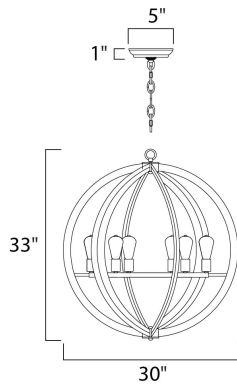

**MEASUREMENTS**

DIMENSION : 30" L x 30" W x 33" H  
 MAX OAH : 75" OAH  
 HANGING WEIGHT : 21 lb

**LAMPING**

INPUT VOLTAGE : 120V  
 BULB : 6 x 60W Incandescent E26 Medium , 360W Total  
 BULB INCLUDED : (Included)  
 DIMMABLE : Yes